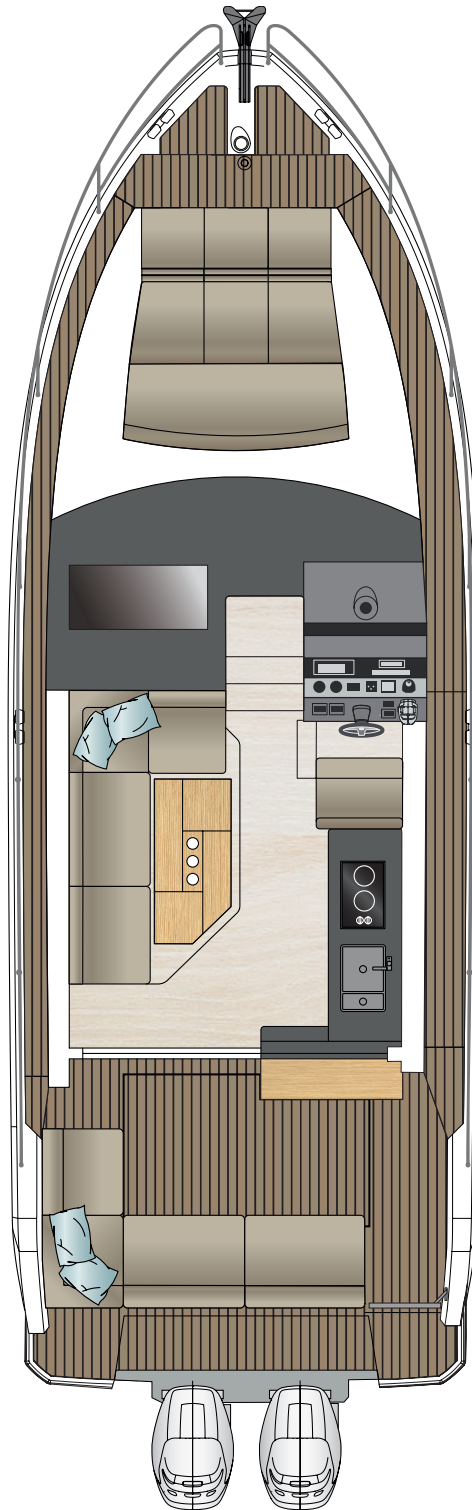

DECKSLAYOUT C330v

MAINDECK

standard

www.sealine.com