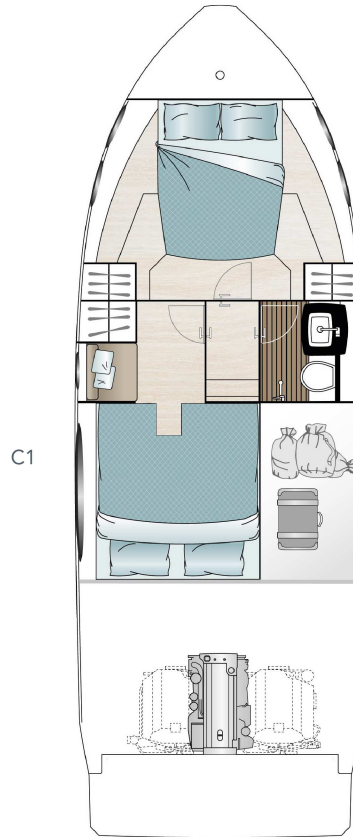

**Sealine C330 2019**

**Pris: 240 000 ex moms**

(moms lyftbar)

MAIN DECK

LOWER DECK  
standard

LOWER DECK  
optional

## HULL

- GRP hull with sandwich construction, isophthalic gelcoat, colour: STAR WHITE, 1st layer vinyl ester resin
- Waterline, isophthalic gelcoat, colour: BLACK
- Aft pillar vinyl wrapped in GREY with SEALINE logo
- 3 hull windows (2 in master cabin port side, VIP cabin port side)
- 2 hull windows with openable porthole (VIP cabin port side and toilette)

## DECK & COCKPIT

- GRP deck with antislip surface, isophthalic gelcoat, colour: STAR WHITE, 1st layer vinyl ester resin, anchor locker self draining, anchor arm stainless steel
- Hull fender strip in black rubber
- SEALINE steering wheel and throttles
- Full windscreen with pantograph wipers and screen wash
- Panoramic full glass windows and one fixed skylight in saloon
- Bifold door between cockpit and galley and tilting window to enlarge galley into cockpit
- Bathing platform in fiberglass, bathing ladder with handrail and bathing shower with hot and cold water and opening stainless steel gate.
- Stainless steel pulpit, 4 stainless steel mooring cleats, stainless steel handrails
- Seating "L"-shaped bench with fixed backrest at stern and port side with storage and foldable teak bar, manual bimini
- Bench at bow, GRP surface
- Manual engine hatch

## LAYOUT & INTERIOR

- A1: Master cabin with double berth, 2 wardrobes and drawers underneath the bed. 3 skylights, one openable, fully equipped head with handheld shower, manual toilet.
- B1: Guest cabin with twin berths, 1 wardrobe, 1 seat and storage
- C1: Saloon with "L"-shaped sofa and pilot seat. Galley with stowage, fridge, gas stove - two-burner, 1 gas oven and sink with draining basin.
- Saloon table with fixed leg
- Counter tops in galley, in BISTRO material (according to colour card)