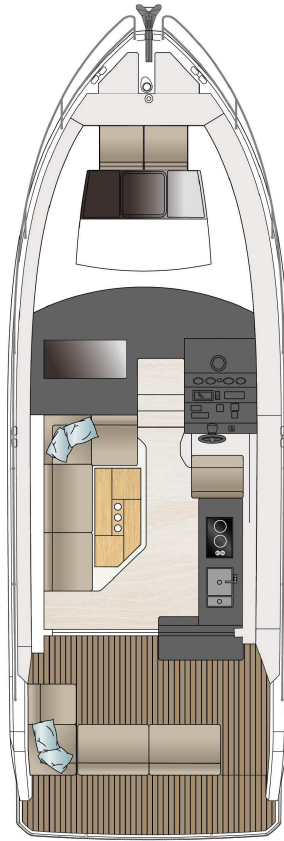

**Sealine C330 2019**

**Pris: 240 000 ex moms**

(moms lyftbar)

MAIN DECK

LOWER DECK  
standard

LOWER DECK  
optional

## HULL

- GRP hull with sandwich construction, isophthalic gelcoat, colour: STAR WHITE, 1st layer vinyl ester resin
- Waterline, isophthalic gelcoat, colour: BLACK
- Aft pillar vinyl wrapped in GREY with SEALINE logo
- 3 hull windows (2 in master cabin port side, VIP cabin port side)
- 2 hull windows with openable porthole (VIP cabin port side and toilette)

## DECK & COCKPIT

- GRP deck with antislip surface, isophthalic gelcoat, colour: STAR WHITE, 1st layer vinyl ester resin, anchor locker self draining, anchor arm stainless steel
- Hull fender strip in black rubber
- SEALINE steering wheel and throttles
- Full windscreen with pantograph wipers and screen wash
- Panoramic full glass windows and one fixed skylight in saloon
- Bifold door between cockpit and galley and tilting window to enlarge galley into cockpit
- Bathing platform in fiberglass, bathing ladder with handrail and bathing shower with hot and cold water and opening stainless steel gate.
- Stainless steel pulpit, 4 stainless steel mooring cleats, stainless steel handrails
- Seating "L"-shaped bench with fixed backrest at stern and port side with storage and foldable teak bar, manual bimini
- Bench at bow, GRP surface
- Manual engine hatch

## LAYOUT & INTERIOR

- A1: Master cabin with double berth, 2 wardrobes and drawers underneath the bed. 3 skylights, one openable, fully equipped head with handheld shower, manual toilet.
- B1: Guest cabin with twin berths, 1 wardrobe, 1 seat and storage
- C1: Saloon with "L"-shaped sofa and pilot seat. Galley with stowage, fridge, gas stove - two-burner, 1 gas oven and sink with draining basin.
- Saloon table with fixed leg
- Counter tops in galley, in BISTRO material (according to colour card)