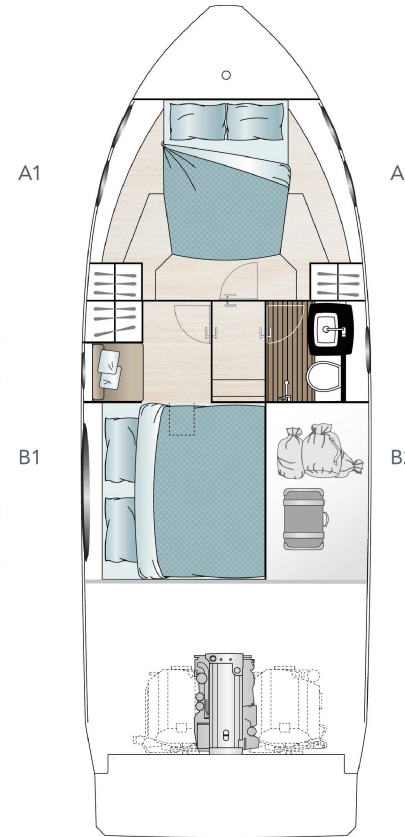

**Sealine C330 2019**

**Pris: 240 000 ex moms**

(moms lyftbar)

MAIN DECK

LOWER DECK  
standard

LOWER DECK  
optional

## HULL

- GRP hull with sandwich construction, isophthalic gelcoat, colour: STAR WHITE, 1st layer vinyl ester resin
- Waterline, isophthalic gelcoat, colour: BLACK
- Aft pillar vinyl wrapped in GREY with SEALINE logo
- 3 hull windows (2 in master cabin port side, VIP cabin port side)
- 2 hull windows with openable porthole (VIP cabin port side and toilette)

## DECK & COCKPIT

- GRP deck with antislip surface, isophthalic gelcoat, colour: STAR WHITE, 1st layer vinyl ester resin, anchor locker self draining, anchor arm stainless steel
- Hull fender strip in black rubber
- SEALINE steering wheel and throttles
- Full windscreen with pantograph wipers and screen wash
- Panoramic full glass windows and one fixed skylight in saloon
- Bifold door between cockpit and galley and tilting window to enlarge galley into cockpit
- Bathing platform in fiberglass, bathing ladder with handrail and bathing shower with hot and cold water and opening stainless steel gate.
- Stainless steel pulpit, 4 stainless steel mooring cleats, stainless steel handrails
- Seating "L"-shaped bench with fixed backrest at stern and port side with storage and foldable teak bar, manual bimini
- Bench at bow, GRP surface
- Manual engine hatch

## LAYOUT & INTERIOR

- A1: Master cabin with double berth, 2 wardrobes and drawers underneath the bed. 3 skylights, one openable, fully equipped head with handheld shower, manual toilet.
- B1: Guest cabin with twin berths, 1 wardrobe, 1 seat and storage
- C1: Saloon with "L"-shaped sofa and pilot seat. Galley with stowage, fridge, gas stove - two-burner, 1 gas oven and sink with draining basin.
- Saloon table with fixed leg
- Counter tops in galley, in BISTRO material (according to colour card)